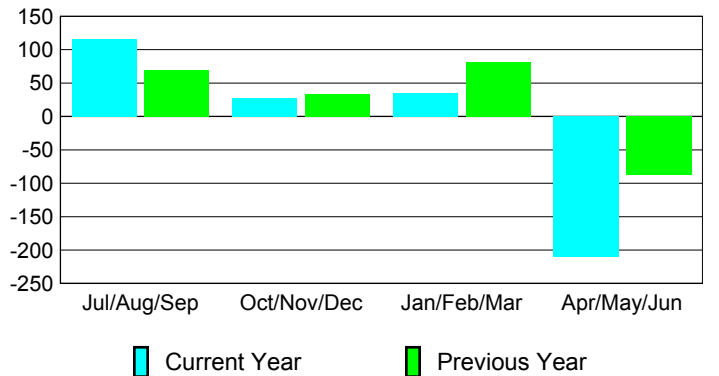

Comparison of Membership Gain/Loss

Current Year Compared to the Previous Year