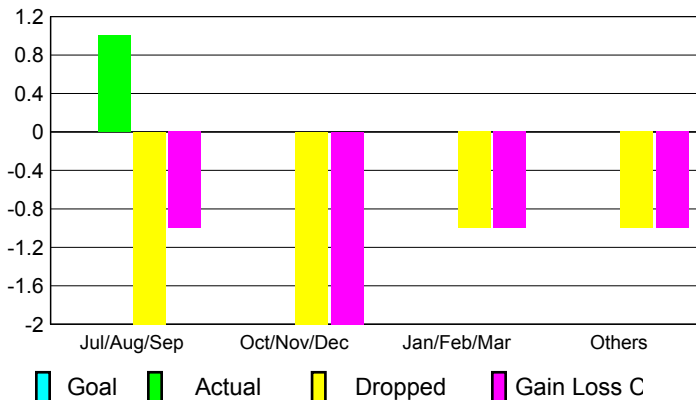

2009-2010 GMT Quarterly Report for District (or Undistricted) **District 308 B1**

GMT: Doctor DATUK K NAGARATNA

Location: MALAYSIA

GMT CA: 5

CLUBS

Club Results
2009-2010

Clubs
2008-2009

| Month | New Club Goal | Actual New Clubs | Actual Dropped Clubs | Gain/Loss of Clubs | Gain/Loss of Clubs |
|---------------|---------------|------------------|----------------------|--------------------|--------------------|
| Jul/Aug/Sep | 0 | 1 | -2 | -1 | 0 |
| Oct/Nov/Dec | 0 | 0 | -2 | -2 | 0 |
| Jan/Feb/Mar | 0 | 0 | -1 | -1 | 1 |
| Apr/May/June | 0 | 0 | -1 | -1 | 2 |
| Totals | 0 | 1 | -6 | -5 | 3 |

Club Results 2009-2010

Goal, New, Dropped, Gain/Loss

Comparison of Club Gain/Loss

Current Year Compared to the Previous Year

YTD Status Quo Clubs 2009-2010

Status Quo Clubs Compared to Status Quo Members

MEMBERSHIP