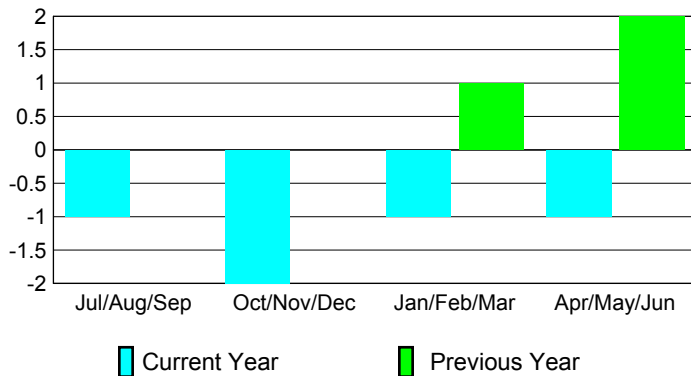

2009-2010 GMT Quarterly Report for District (or Undistricted) **District 308 B1**

GMT: Doctor DATUK K NAGARATNA

Location: MALAYSIA

GMT CA: 5

CLUBS

Club Results
2009-2010

Clubs
2008-2009

| Month | New Club Goal | Actual New Clubs | Actual Dropped Clubs | Gain/Loss of Clubs | Gain/Loss of Clubs |
|---------------|---------------|------------------|----------------------|--------------------|--------------------|
| Jul/Aug/Sep | 0 | 1 | -2 | -1 | 0 |
| Oct/Nov/Dec | 0 | 0 | -2 | -2 | 0 |
| Jan/Feb/Mar | 0 | 0 | -1 | -1 | 1 |
| Apr/May/June | 0 | 0 | -1 | -1 | 2 |
| Totals | 0 | 1 | -6 | -5 | 3 |

Club Results 2009-2010

Goal, New, Dropped, Gain/Loss

Comparison of Club Gain/Loss

Current Year Compared to the Previous Year

YTD Status Quo Clubs 2009-2010

Status Quo Clubs Compared to Status Quo Members

MEMBERSHIP