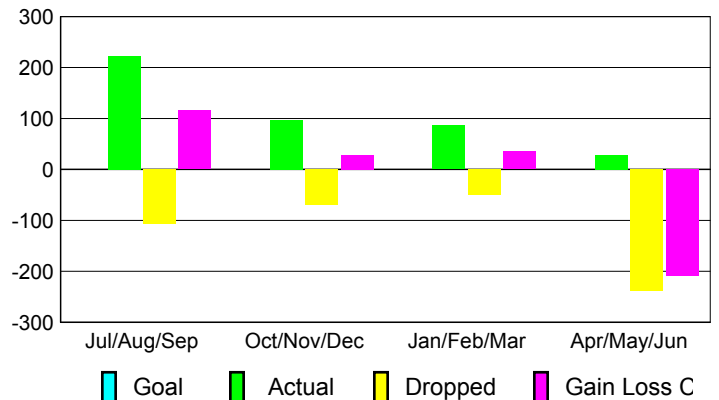

Membership Results 2009-2010

Goal, New, Dropped, Gain/Loss